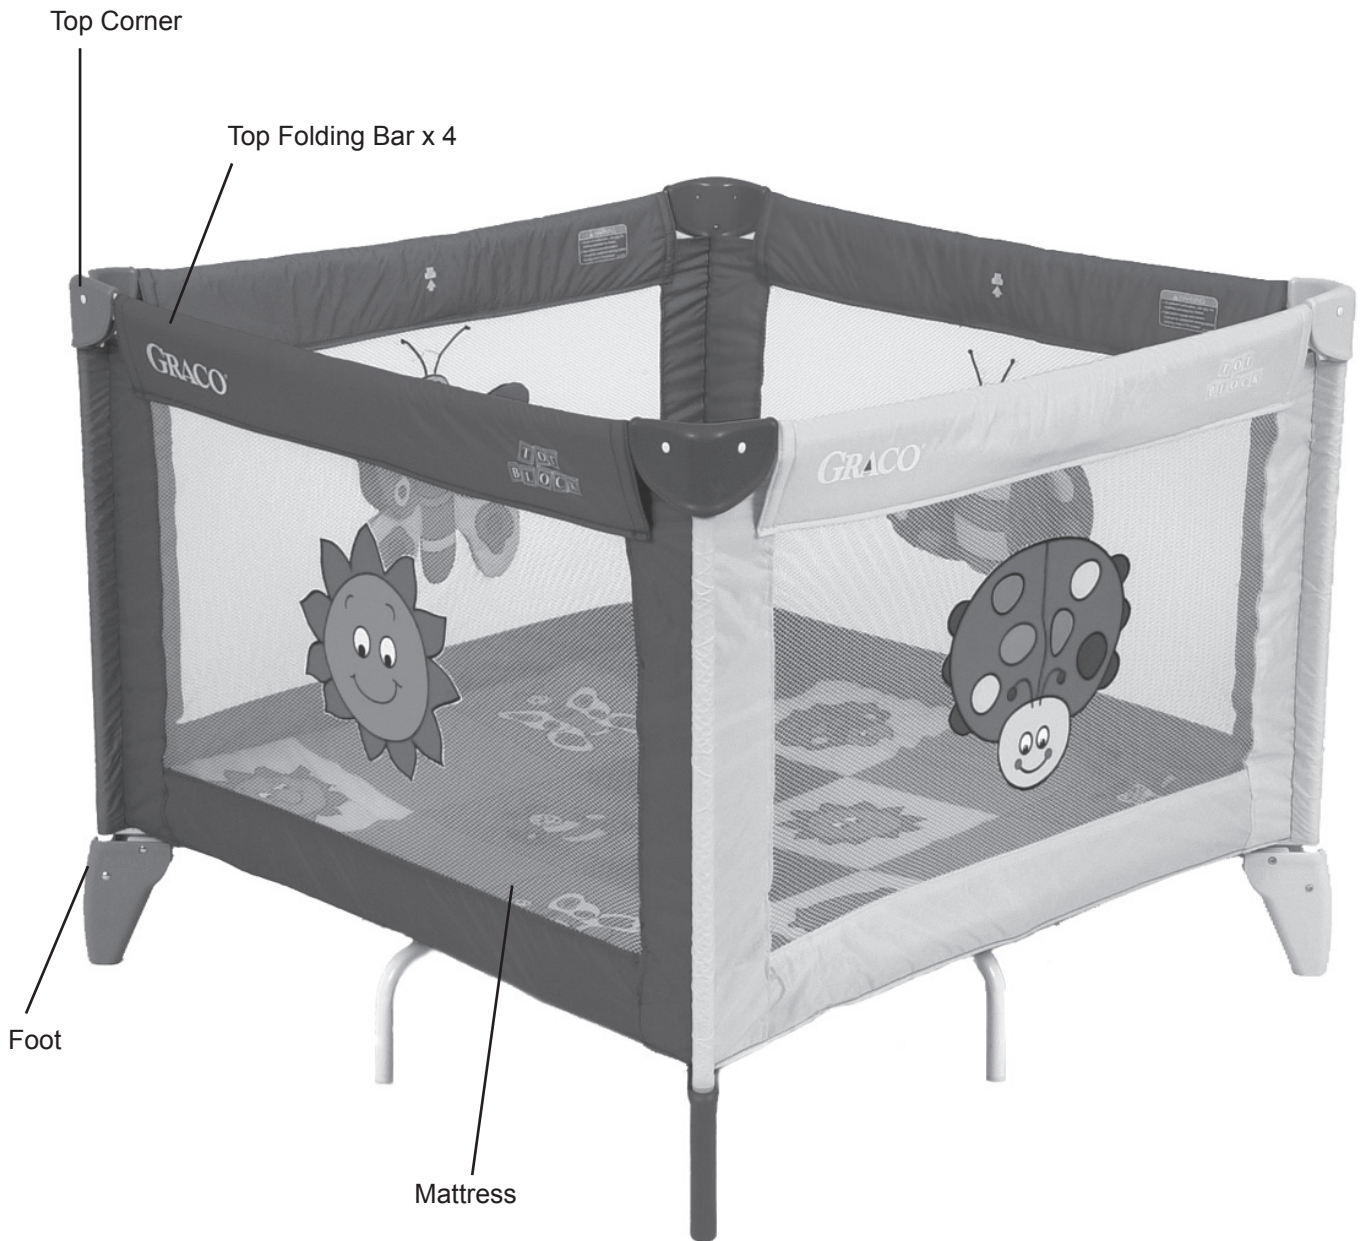

# Graco: Tot Block GA9621

**Not Shown:**

Centre Lock Under Mattress