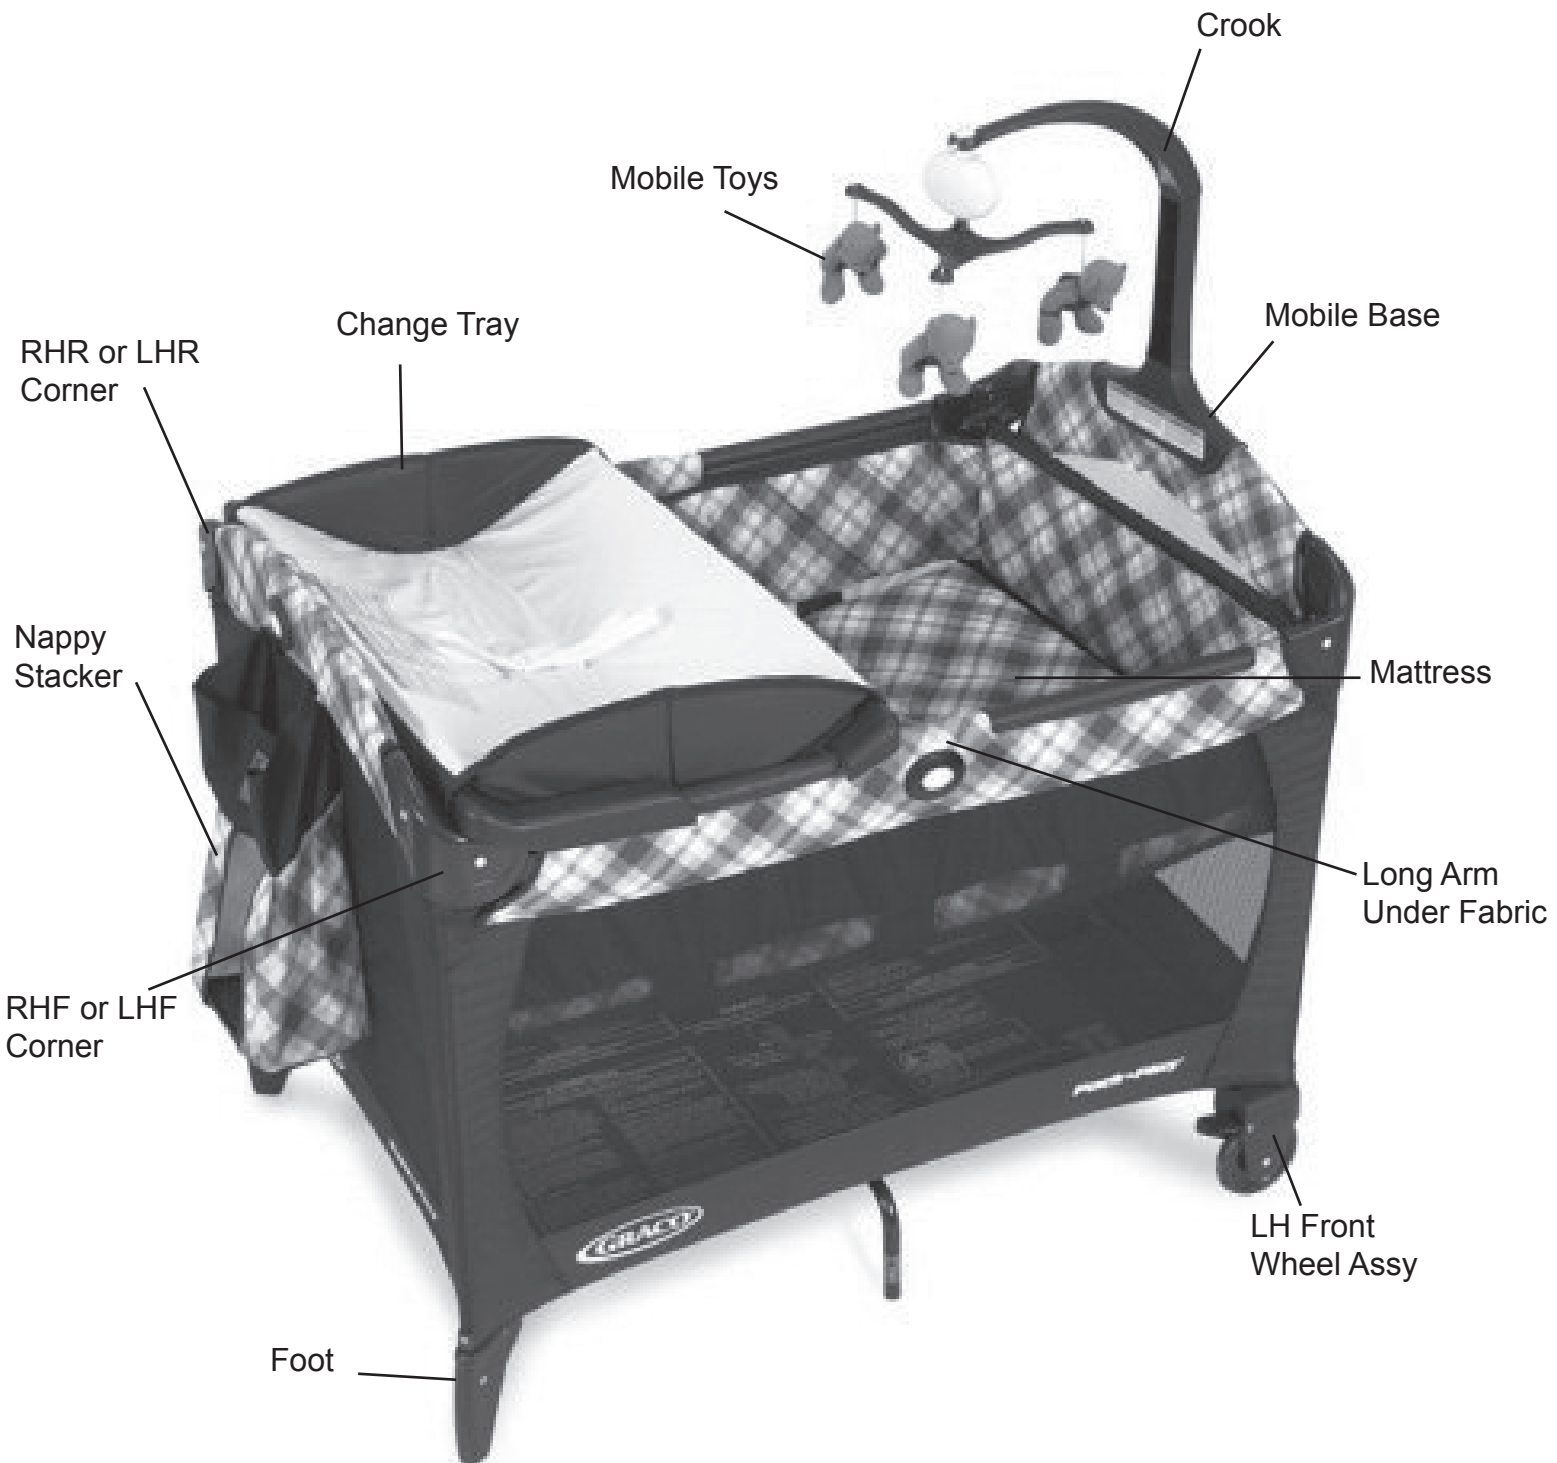

Graco: Pack n Play Contour 3 in 1

Not Shown
RHR Wheel Assy
Centre Locks